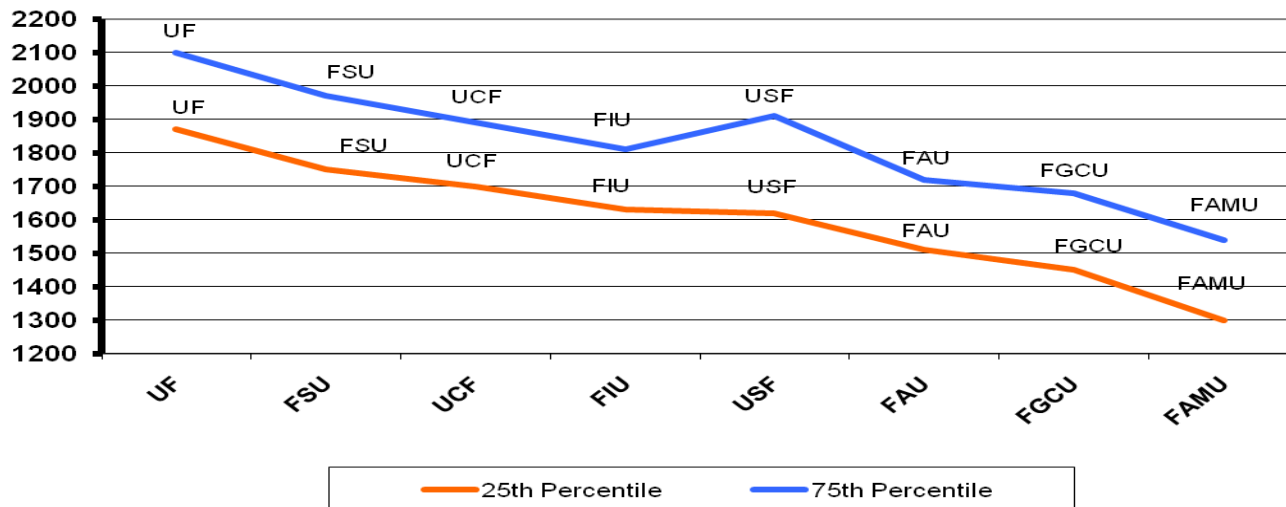

College, Career & Life Planning

ADMISSIONS (Mid-50%) TO FLORIDA UNIVERSITIES

Mid 50% SAT for Admission to FLA Universities (Fall 2010)

Mid 50% GPA for Admission to FLA Universities (Fall 2010)

NCF – New College of Florida (Sarasota)
 UF – University of Florida (Gainesville)
 FSU – Florida State University (Tallahassee)
 UCF – University of Central Florida (Orlando)
 UNF – University of Northern Florida (Jacksonville)
 FIU – Florida International University (Miami)