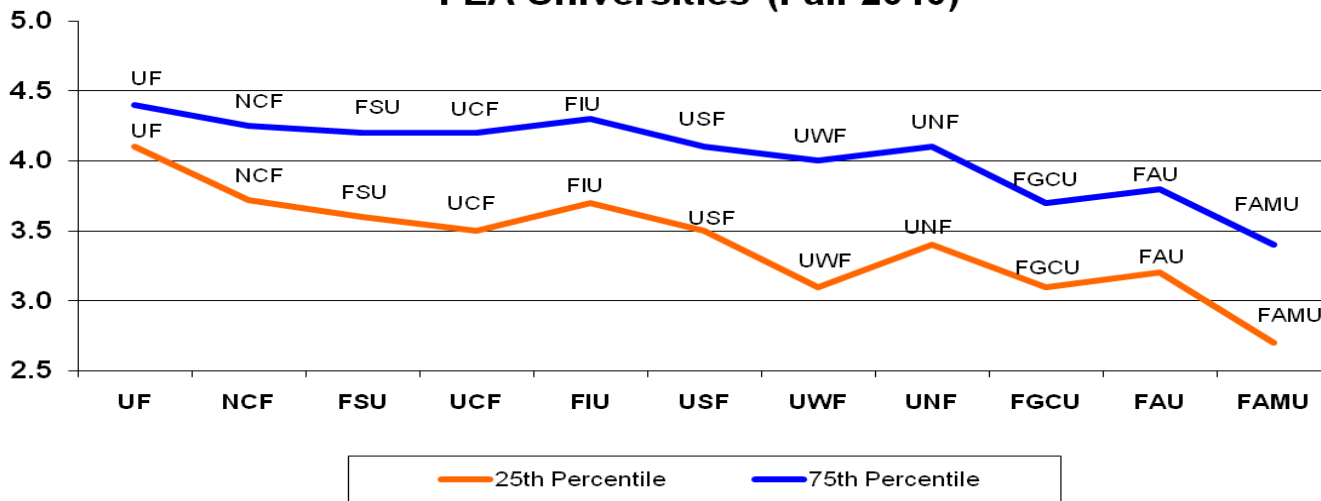

College, Career & Life Planning

ADMISSIONS (Mid-50%) TO FLORIDA UNIVERSITIES

Mid 50% SAT for Admission to FLA Universities (Fall 2010)

Mid 50% GPA for Admission to FLA Universities (Fall 2010)

NCF – New College of Florida (Sarasota)
 UF – University of Florida (Gainesville)
 FSU – Florida State University (Tallahassee)
 UCF – University of Central Florida (Orlando)
 UNF – University of Northern Florida (Jacksonville)
 FIU – Florida International University (Miami)

USF – University of South Florida (Tampa, St. Pete)
 UWF – University of West Florida (Pensacola)
 FGCU- Florida Gulf Coast University (Ft. Meyers)
 FAU – Florida Atlantic University (Boca Raton)
 FAMU- Florida Agricultural & Mechanical University (Tallahassee)