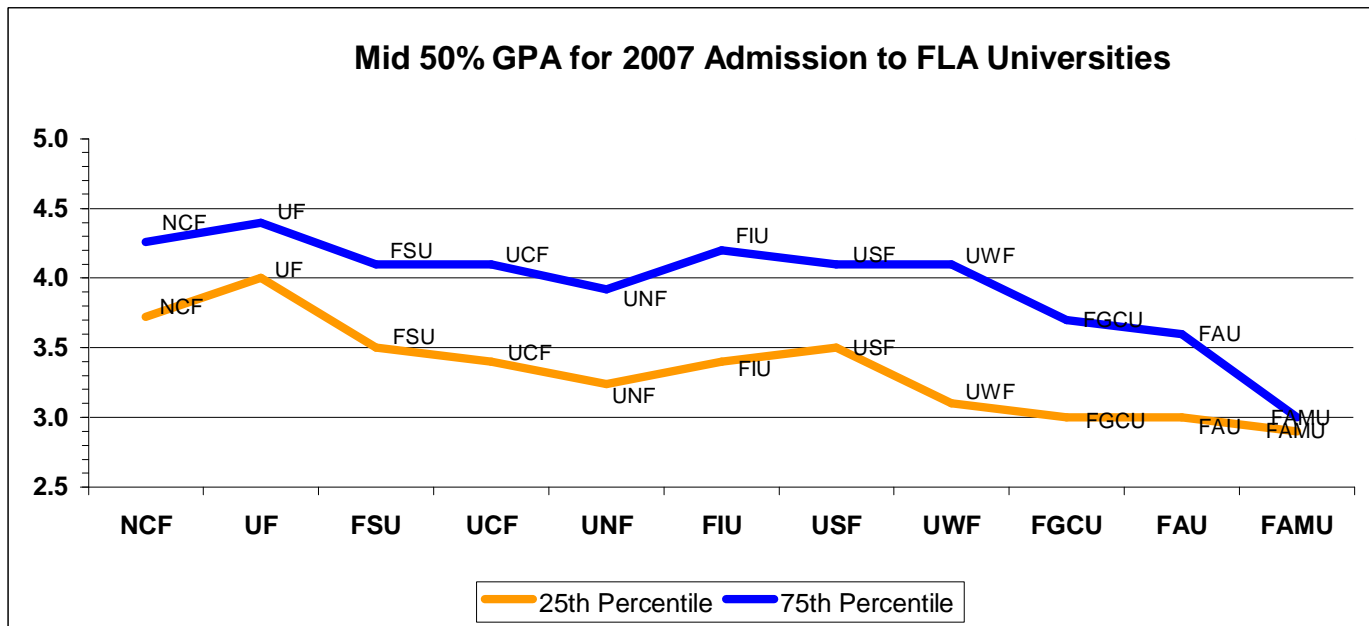

College, Career & Life Planning

ADMISSIONS (Mid-50%) TO FLORIDA UNIVERSITIES

NCF – New College of Florida (Sarasota)
 UF – University of Florida (Gainesville)
 FSU – Florida State University (Tallahassee)
 UCF – University of Central Florida (Orlando)
 UNF – University of Northern Florida (Jacksonville)
 FIU – Florida International University (Miami)