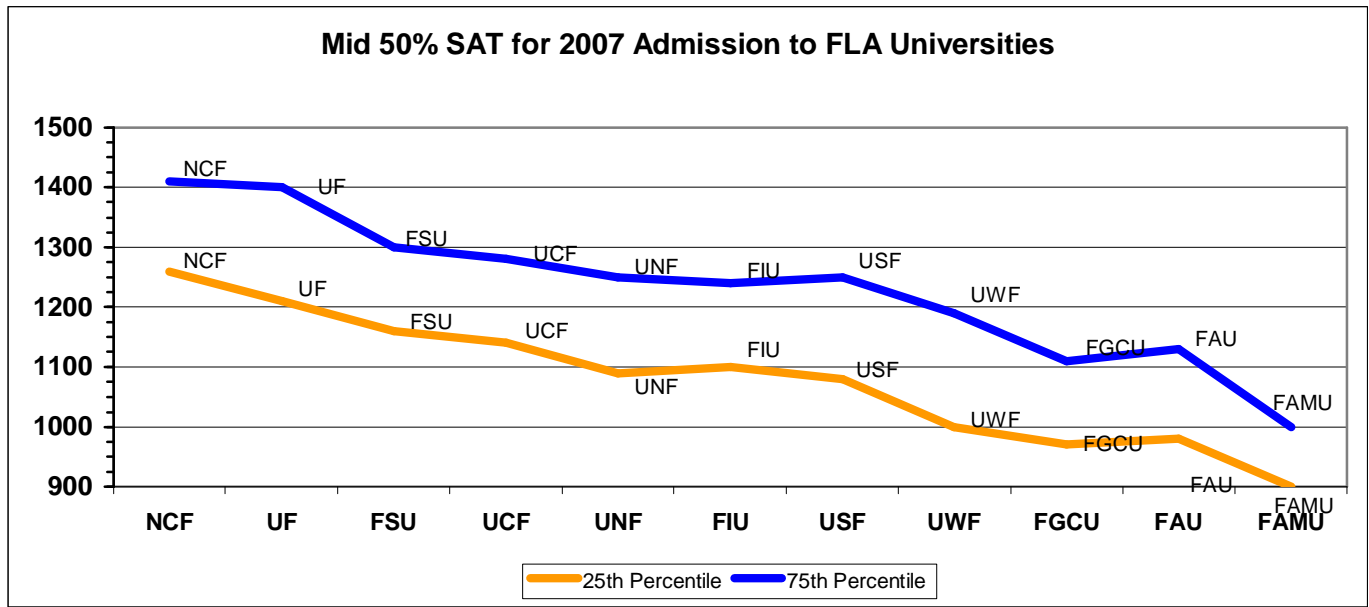

College, Career & Life Planning

ADMISSIONS (Mid-50%) TO FLORIDA UNIVERSITIES

NCF – New College of Florida (Sarasota)
 UF – University of Florida (Gainesville)
 FSU – Florida State University (Tallahassee)
 UCF – University of Central Florida (Orlando)
 UNF – University of Northern Florida (Jacksonville)
 FIU – Florida International University (Miami)